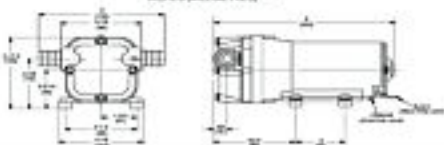

**DIMENSIONAL DRAWING
W/CS (ALL UNITS)**

	A	B	C	D	E	F	G
Compact Size Bowl	6.14 (156)	14.18 (360)	13.18 (335)	16.18 (415)	62 (158)	6.17 (156)	6.00 (152)
Household Size Bowl	8.54 (217)	14.18 (360)	14.54 (369)	19.54 (500)	10.54 (270)	6.17 (156)	6.00 (152)

**DIMENSIONAL DRAWING
W/CS (ALL UNITS)**

THE PRODUCTS DESCRIBED HEREIN ARE SUBJECT TO THE JACOBS AND JACOBS COMPANY PATENT RIGHTS AS AVAILABLE FOR YOUR JURISDICTION UPON REQUEST.

xylem
Let's Solve Water