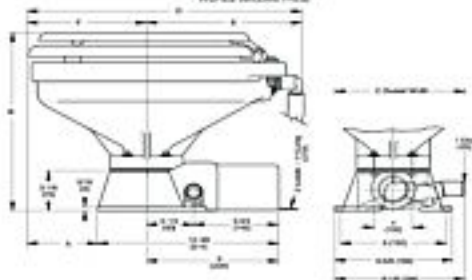

**DIMENSIONAL DRAWING
W/CS (ALL UNITS)**

	A	B	C	D	E	F	G
Compact Size Bowl	6.14 (156)	14.18 (360)	13.18 (335)	16.18 (415)	62 (158)	6.17 (156)	6.00 (152)
Household Size Bowl	8.54 (217)	14.18 (360)	14.54 (369)	19.54 (500)	10.54 (270)	6.17 (156)	6.00 (152)

**DIMENSIONAL DRAWING
W/CS (ALL UNITS)**

THE PRODUCTS DESCRIBED HEREIN ARE SUBJECT TO THE JACOBS AND JACOBS COMPANY PATENT RIGHTS AS AVAILABLE FOR YOUR JURISDICTION UPON REQUEST.

xylem
Let's Solve Water